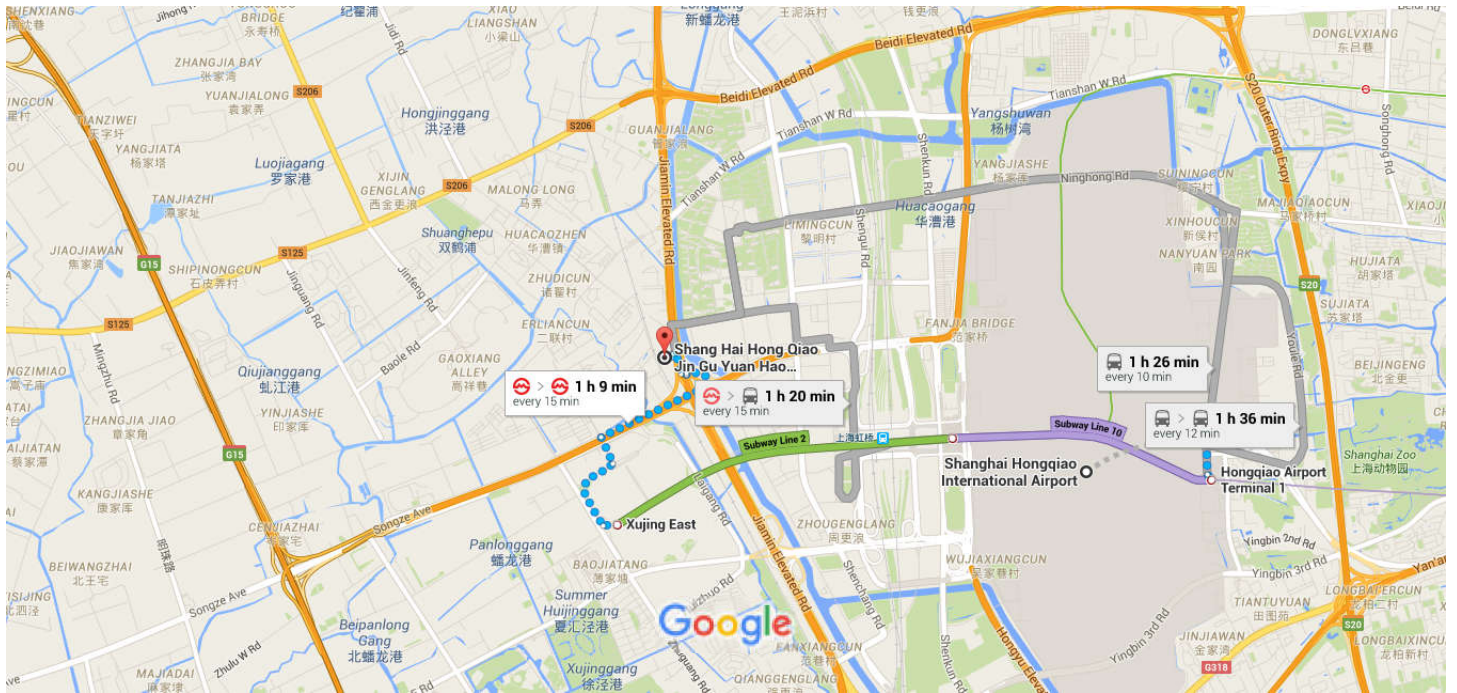

# Shanghai Hongqiao International Airport to Shang Hai Hong Qiao Jin Gu Yuan Hao Sheng Da Jiu Dian

3:22 PM - 4:31 PM (1 h 9 min)

No.1989, Huangxiang Road, Minhang District, Shanghai, Post code: 201107

Map data ©2016 2000 ft

### Shanghai Hongqiao International Airport

2550 虹桥路 Changning, Shanghai, China, 200335

About 5 min , 280 m

Use caution - may involve errors or sections not suited for walking

Walk

230 m

Take entrance Exit 3

#### Subway Line 10 Hongqiao Railway Station

4 min (non-stop)  
Service run by Mapabc

3:46 PM

3:56 PM